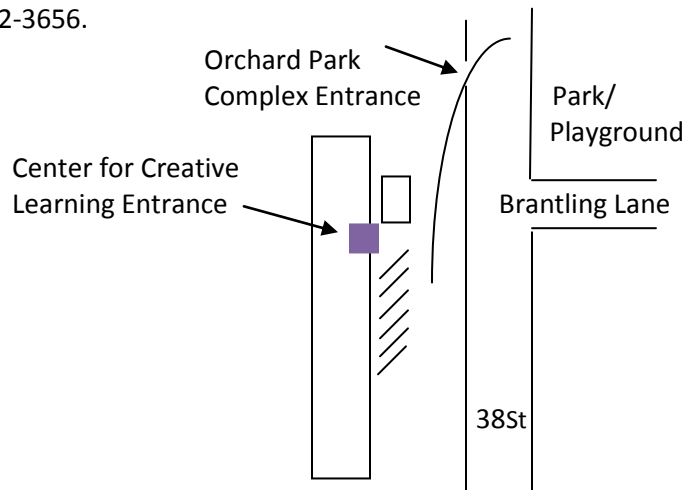

From the North - 43rd St / Miller Parkway driving south, turn east on Greenfield Avenue toward 38 St.

From the South - 43rd St/Miller Parkway driving north, turn east on Mitchell Street toward 38 Street.

Our facility is in an industrial loft/warehouse building, across from a park and residences.

The entrance to our parking lot is just north of Brantling Lane. (The driveway south of Brantling Lane is the exit from the parking lot, please use the north entrance to the lot as parking is angled toward the south.) Parking is directly in front of our entrance.

While our exterior is a little funky, industrial and construction, our interior is light, spacious and accomodating! If you get lost, call us at 414-332-3656.

Satellite picture of parking area on page 2 – print both pages