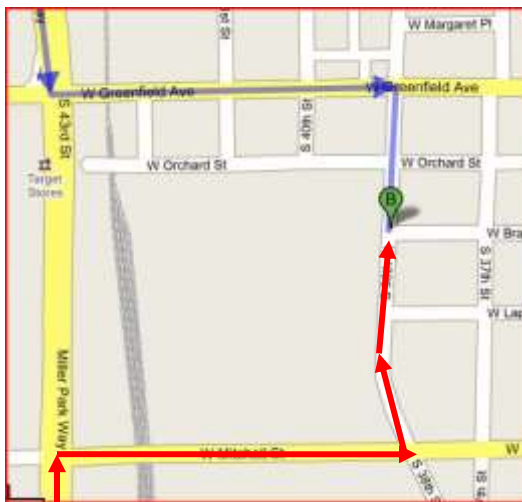

From the North - 43rd St / Miller Parkway driving south, turn east on Greenfield Avenue toward 38 St.

From the South - 43rd St/Miller Parkway driving north, turn east on Mitchell Street toward 38 Street.

Our facility is in an industrial loft/warehouse building, across from a park and residences.

The entrance to our parking lot is just north of Brantling Lane. (The driveway south of Brantling Lane is the exit from the parking lot, please use the north entrance to the lot as parking is angled toward the south.) Parking is directly in front of our entrance.

While our exterior is a little funky, industrial and construction, our interior is light, spacious and accomodating! If you get lost, call us at 414-332-3656.

Satellite picture of parking area on page 2 – print both pages